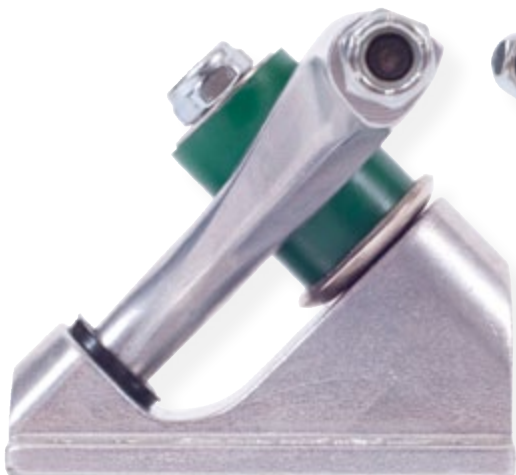

sabore

TRUCKS, BUSHINGS, BEARINGS

DEALER BOOK
2012

190mm 38 degree Forged Truck White / Blue

Cold Forged

Heat Treated

Gravity Cast

**38 degree Baseplate.
190mm hanger.
6061-t6 forged baseplate with 6mm "drop up"
Gravity Cast and CNC'd from 356 Aluminium.
8 Hole Bolt Pattern
Bespoke Risers included (Not Pictured)
Supplied with Sabre R-TYPE bushings.
Hardened 4130 Cro-Mo steel axle and kingpin.**

190mm 45 degree Gravity Cast Truck

**45 degree Baseplate.
190mm hanger.
64mm Axle Height.
Supplied with Sabre R-TYPE bushings.
Gravity Cast and CNC'd from 356 Aluminium.
Hardened 4130 Cro-Mo steel axle and kingpin.
The ultimate in longboard performance.**

190mm 45 degree Gravity Cast Truck Hollow White

**White Powder Coat Finish, Laser Etched logo, 45 degree Baseplate, 190mm hanger
64mm Axle Height.**

Supplied with Sabre R-TYPE bushings.

Gravity Cast and CNC'd from 356 Aluminium.

Hardened 4130 Cro-Mo steel axle and Hollow kingpin.

The ultimate in longboard performance.

High Performance Bushings

Engineered for super deep turns in all kinds of longboard and slalom trucks. Available in Barrel shape only. 83a. Sold in packs of 2, includes flat washers and a sticker.